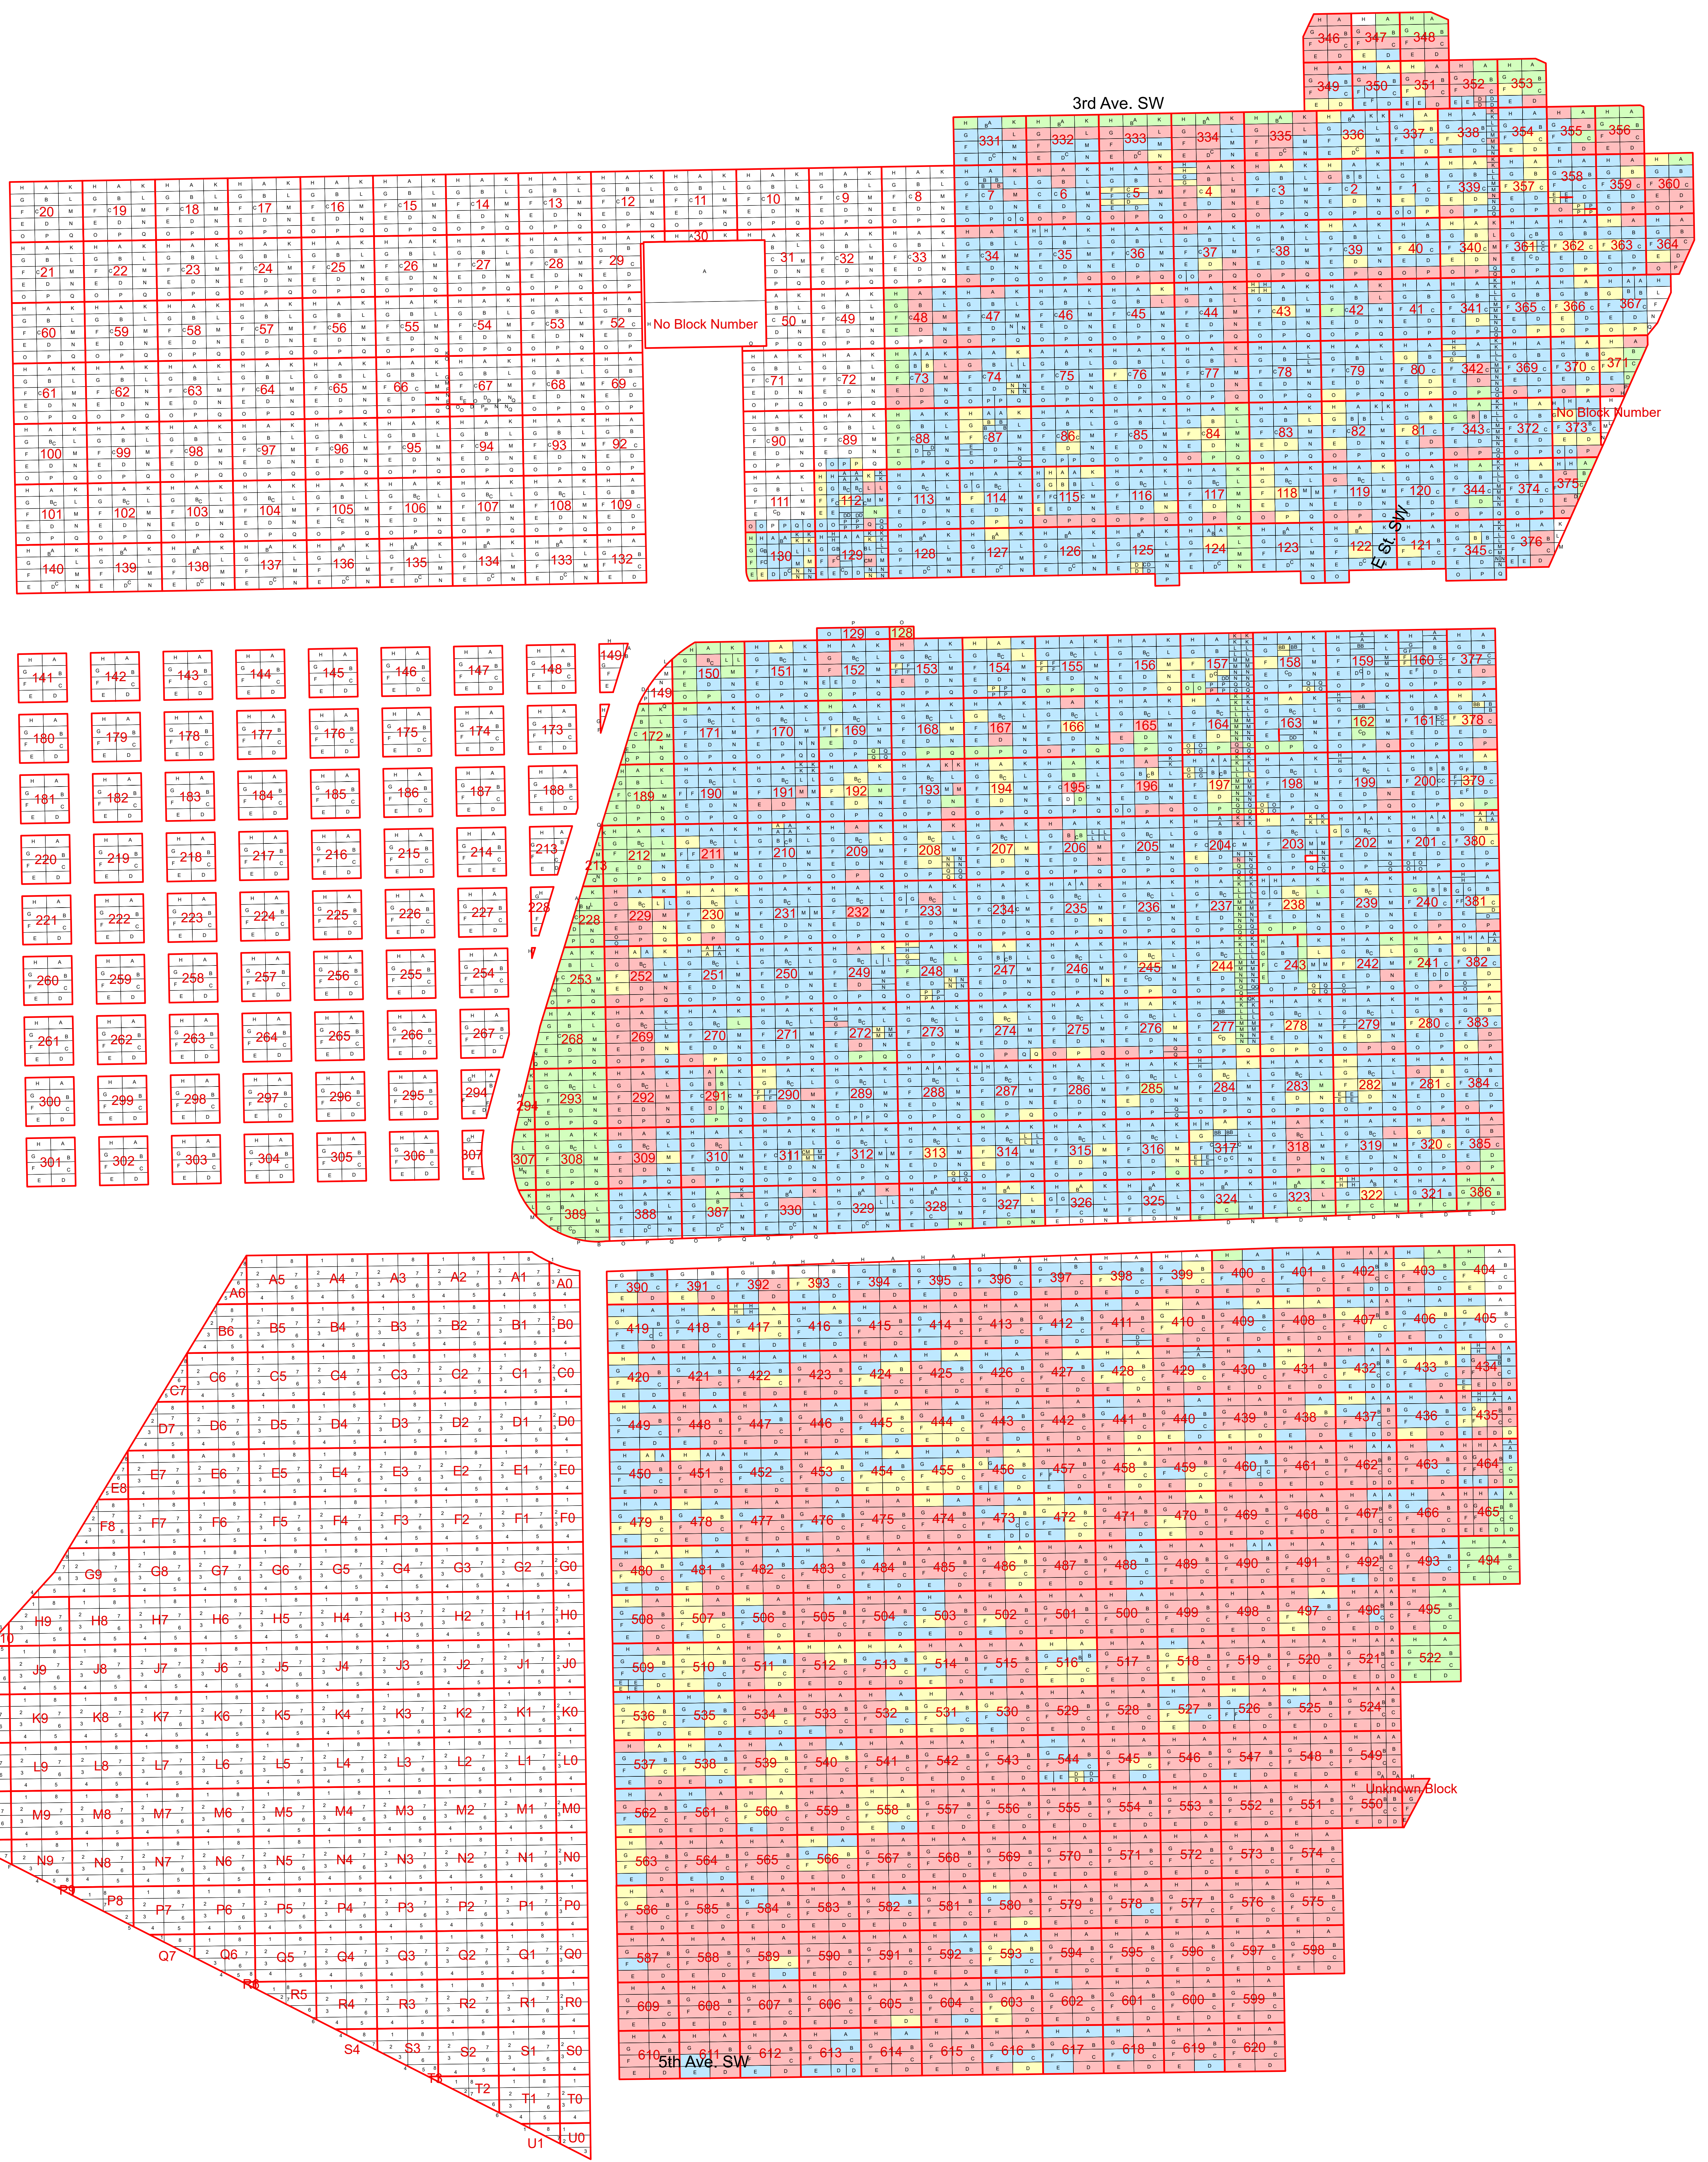

Ephrata Cemetery Map

Legend

- 2015Block
- Lot Boundary
- Lot Status**
 - Unavailable/Catholic Cemetery
 - Deceased
 - Not Available
 - Reserved
 - Vacant